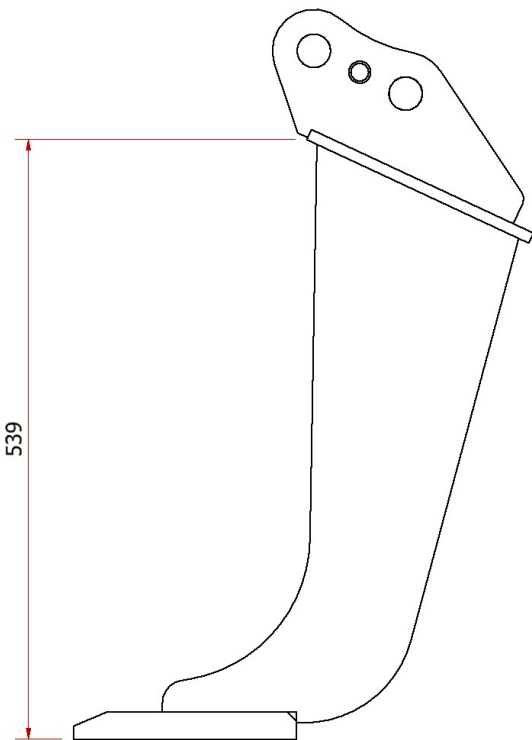

CABLE BUCKET

1.5T TO 3.0T

Slim Design Perfect For Utility Work

3" & 4" Wide Options

HB500 Cutting Edge

Other Sizes Manufactured To Customers Requirements

✉ sales@whitesmh.co.uk

☎ 01179 720006